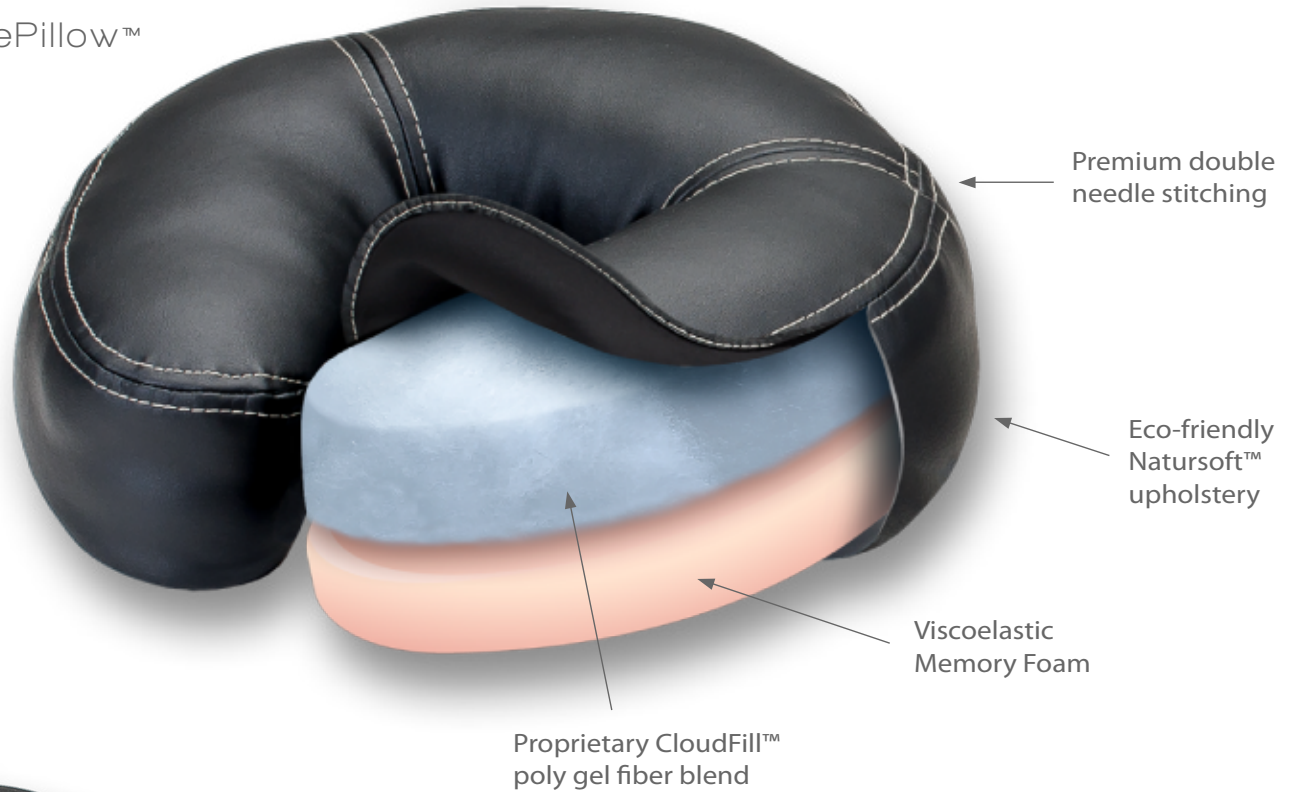

EARTHLite
World's #1 Brand in Massage™

FACEPILLOW™ COLLECTION

CLouDFILL™ TECHNOLOGY

FacePillow™

Our product designers have fused the finest comfort materials available today, a proprietary blend of blown gel and poly fibers we call Cloudfill™ to create a downy soft, yet supportive cushion. Our Facepillow comes upholstered with our luxurious Natursoft™ upholstery with premium double needle stitching.

Strata™ FacePillow

We enhanced the comfort of our Cloudfill technology by adding a layer of sumptuous viscoelastic memory foam to create the Strata Facepillow, the most comfortable, adaptive, stress relieving face pillow our industry has ever seen.

Strata FacePillow
in Black & White

FacePillow
in Sterling

HEALING HUMANITY THROUGH TOUCH™

FACEPILLOW COLLECTION

Strata FacePillow™

FacePillow™