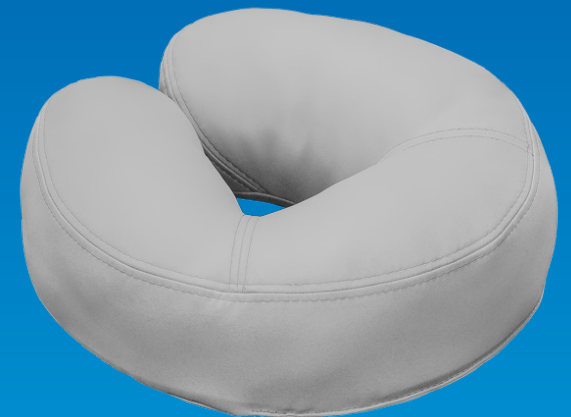

EARTHLite
World's #1 Brand in Massage™

FACEPILLOW™ COLLECTION

CLouDFILL™ TECHNOLOGY

FacePillow™

Our product designers have fused the finest comfort materials available today, a proprietary blend of blown gel and poly fibers we call Cloudfill™ to create a downy soft, yet supportive cushion. Our Facepillow comes upholstered with our luxurious Natursoft™ upholstery with premium double needle stitching.

Strata™ FacePillow

We enhanced the comfort of our Cloudfill technology by adding a layer of sumptuous viscoelastic memory foam to create the Strata Facepillow, the most comfortable, adaptive, stress relieving face pillow our industry has ever seen.

Strata FacePillow
in Black & White

FacePillow
in Sterling

HEALING HUMANITY THROUGH TOUCH™

FACEPILLOW COLLECTION

Strata FacePillow™

FacePillow™